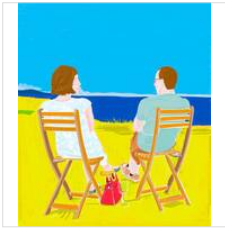

MARIO SUGHI

Weekends in Dun Laoghaire, 2021

Digital painting transferred on paper and mounted on dibond

35 2/5 × 30 3/10 in

90 × 77 cm