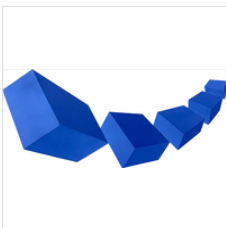

RAFAEL BARRIOS

Fugaz Mural, 2021
Hand made lacquered aluminum

8 3/10 × 87 2/5 in
21 × 222 cm