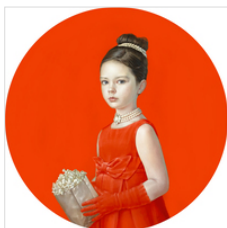

EMMANUEL MENESES

1900K, 2022
\$ Bills (fake) Resin

13 4/5 × 17 7/10 × 3 1/10 in
35 × 45 × 8 cm

EMMANUEL MENESES

Time Bomb Roadster, 2022
Fake bomb in acrylic

11 4/5 × 11 4/5 × 11 4/5 in
30 × 30 × 30 cm

EMMANUEL MENESES

Time Bomb Yellow, 2022
Fake bomb in acrylic

7 9/10 × 7 9/10 × 7 9/10 in
20 × 20 × 20 cm

SALUSTIANO

ALMA MATER (ZAHARA CON KIMONO Y CIGARRILLO), 2021
Acrylic on canvas

47 1/5 in diameter
120 cm diameter

\$48,000