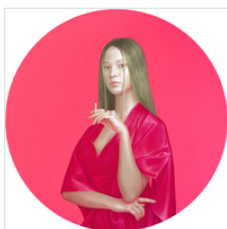

EMMANUEL MENESES

1900K, 2022
\$ Bills (fake) Resin

13 4/5 × 17 7/10 × 3 1/10 in
35 × 45 × 8 cm

EMMANUEL MENESES

Time Bomb Roadster, 2022
Fake bomb in acrylic

11 4/5 × 11 4/5 × 11 4/5 in
30 × 30 × 30 cm

EMMANUEL MENESES

Time Bomb Yellow, 2022
Fake bomb in acrylic

7 9/10 × 7 9/10 × 7 9/10 in
20 × 20 × 20 cm

SALUSTIANO

ALMA MATER (ZAHARA CON KIMONO Y CIGARRILLO), 2021
Acrylic on canvas

47 1/5 in diameter
120 cm diameter

\$48,000