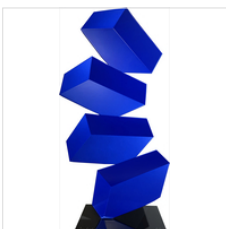

RAFAEL BARRIOS

Nimbus, 2017
Hand made lacquered steel

22 4/5 × 16 1/10 in
58 × 41 cm
Edition of 3