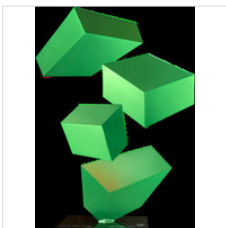

EMMANUEL MENESES

1900K, 2022
\$ Bills (fake) Resin

13 4/5 × 17 7/10 × 3 1/10 in
35 × 45 × 8 cm

EMMANUEL MENESES

Time Bomb Roadster, 2022
Fake bomb in acrylic

11 4/5 × 11 4/5 × 11 4/5 in
30 × 30 × 30 cm

EMMANUEL MENESES

GIORGIO TENTOLINI

Hermès, 2020
Mesh on Wood

33 1/2 × 49 in
85.1 × 124.5 cm

RAFAEL BARRIOS

Fugaz Mural, 2021
Hand made lacquered aluminum

8 3/10 × 87 2/5 in
21 × 222 cm

RAFAEL BARRIOS

Apocalíptica Tumble, 2015
Hand made lacquered steel