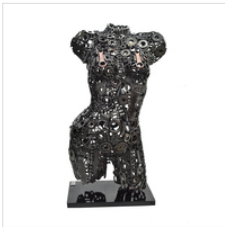

RITA CHRAIBI

Untitled,