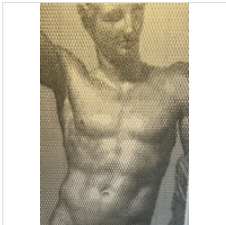

GIORGIO TENTOLINI

Hermès, 2020
Mesh on Wood

33 1/2 × 49 in
85.1 × 124.5 cm